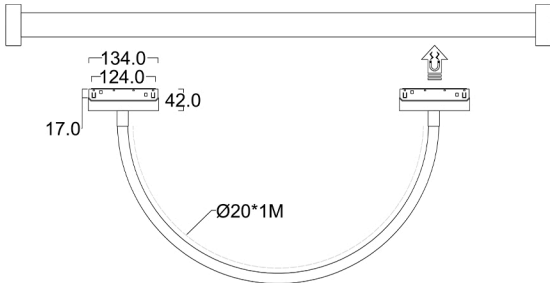

## Specification of installation

In order to ensure safety use, please notice the following items:

- Read and understand the whole Specification.
- Suitable for the use of 220-240V and 50-60Hz.
- Must be installed on the fixed places and be checked annually
- Please wear gloves as instalment and avoid rot on the surface of plaeting.
- **Please turn off** the lighting source by soft cloth as cleaning prohibited to use of rotted detergent.
- Please connect with the local sales service center when there are any abnormality.

Product coding: CLT 0.33 018 12W 4000K